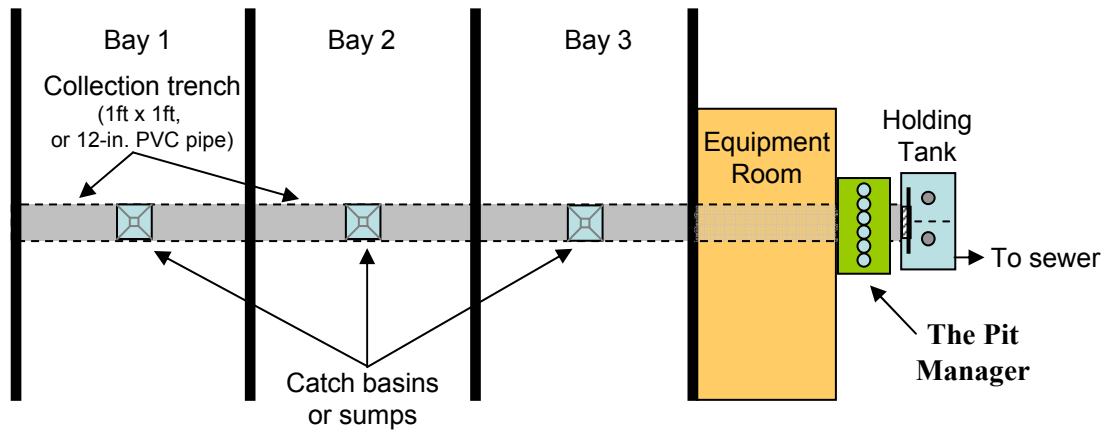

Self-Serve Bay Configuration

Top View

Side View

The Pit Manager 6-bag sludge system

Manufactured by

Toll Free 888.467.6100

www.laguna-ltd.com