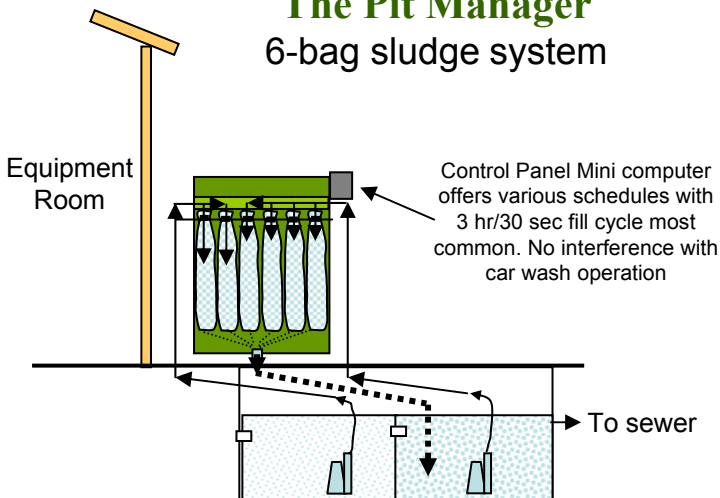

Self-Serve Bay Configuration

Top View

Side View

The Pit Manager 6-bag sludge system

Manufactured by

Toll Free 888.467.6100

www.laguna-ltd.com