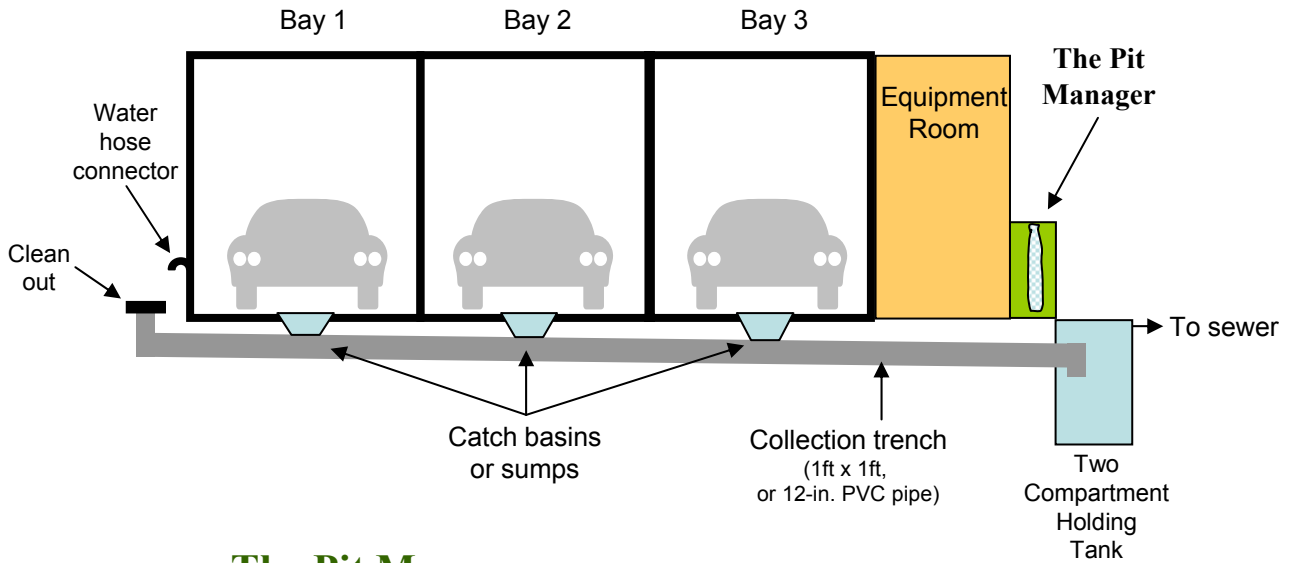

Self-Serve Bay Configuration

Top View

Side View

The Pit Manager 6-bag sludge system

Manufactured by

Toll Free 888.467.6100

www.laguna-ltd.com